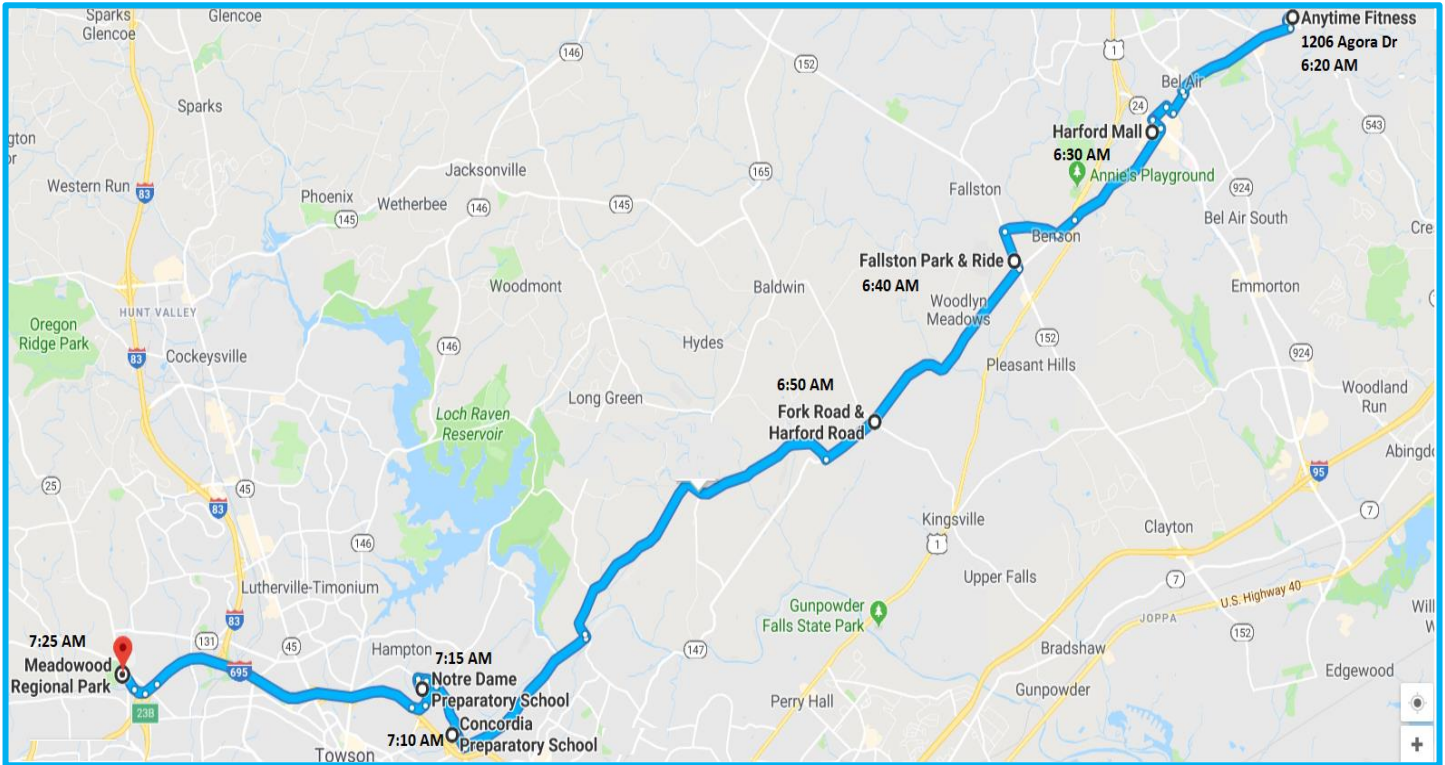

## KANGAROO COACH LUTHERVILLE CONSORTIUM Harford County Route–AM

Pick-Up Location	ZIP Codes	Departure Time
Anytime Fitness, 1206 Agora Dr	21015, 21014, 21018	6:15 AM
Harford Mall	21015, 21014	6:25 AM
Fallston Park & Ride	21047, 21082 21018, 21051	6:35 AM
Fork Rd & Harford Rd	21087, 21051, 21013 21082, 21156, 21057	6:40 AM
Jacksonville		6:55 AM
Meadowood Regional Park	21093, 21094 21204, 21022	7:25 AM (to schools)

SCHOOL ARRIVAL TIME			
School	Cluster One	Cluster Two	Cluster Three
St. Paul's School & St. Paul's School for Girls	7:35 AM		
Maryvale Preparatory School	7:40 AM		
The Odyssey School	7:50 AM		
Notre Dame Preparatory School		7:40 AM	
Loyola Blakefield		7:40 AM	
Jemicy Lower School			7:40 AM
Jemicy Upper School			7:50 AM
Garrison Forest School			7:50 AM