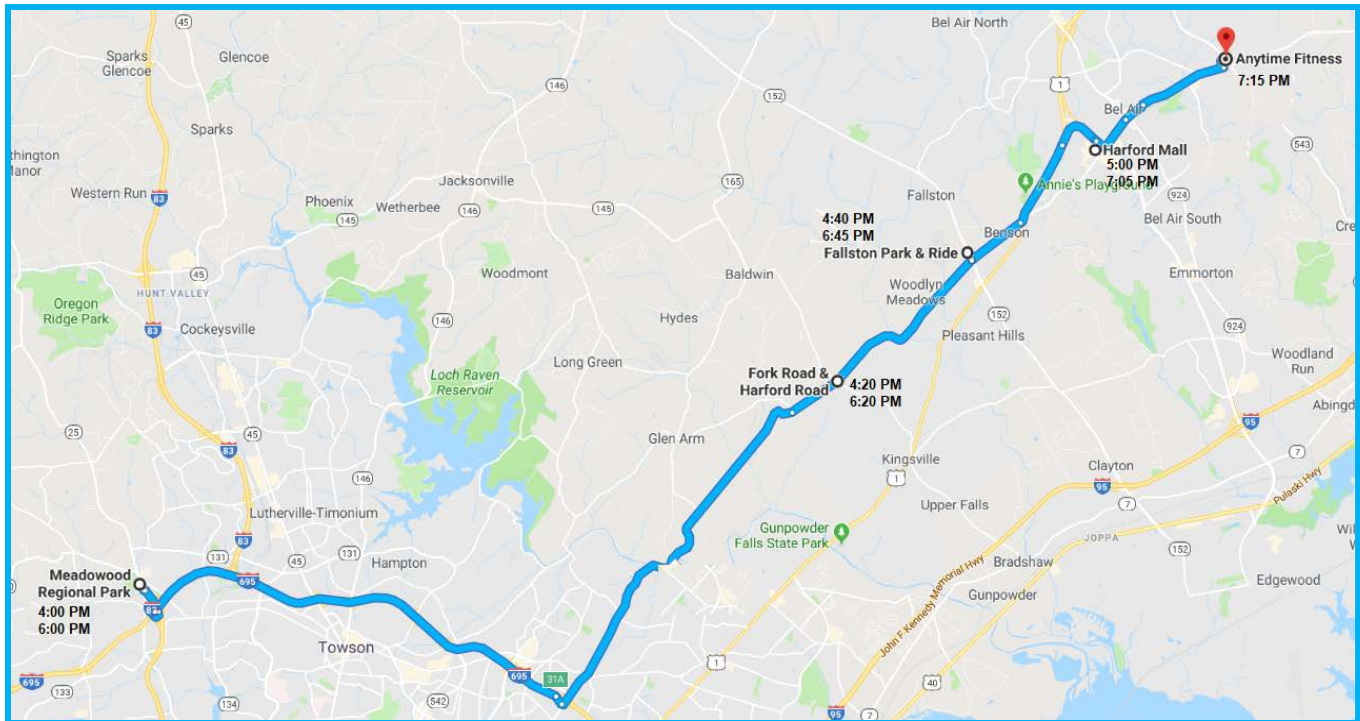

KANGAROO COACH LUTHERVILLE CONSORTIUM Harford County Route – Early & Late PM

Departure	Early PM Departure	Late PM Departure
Meadowood Regional Park	4:00 PM	6:00 PM
Drop-Off Location	Early PM Arrival	Late PM Arrival
Jacksonville	4:20 PM	6:20 PM
Fork Rd & Harford Rd	4:40 PM	6:45 PM
Fallston Park & Ride	4:50 PM	6:55 PM
Harford Mall	5:00 PM	7:05 PM
Anytime Fitness, 1206 Agora Rd	N/A	7:15 PM