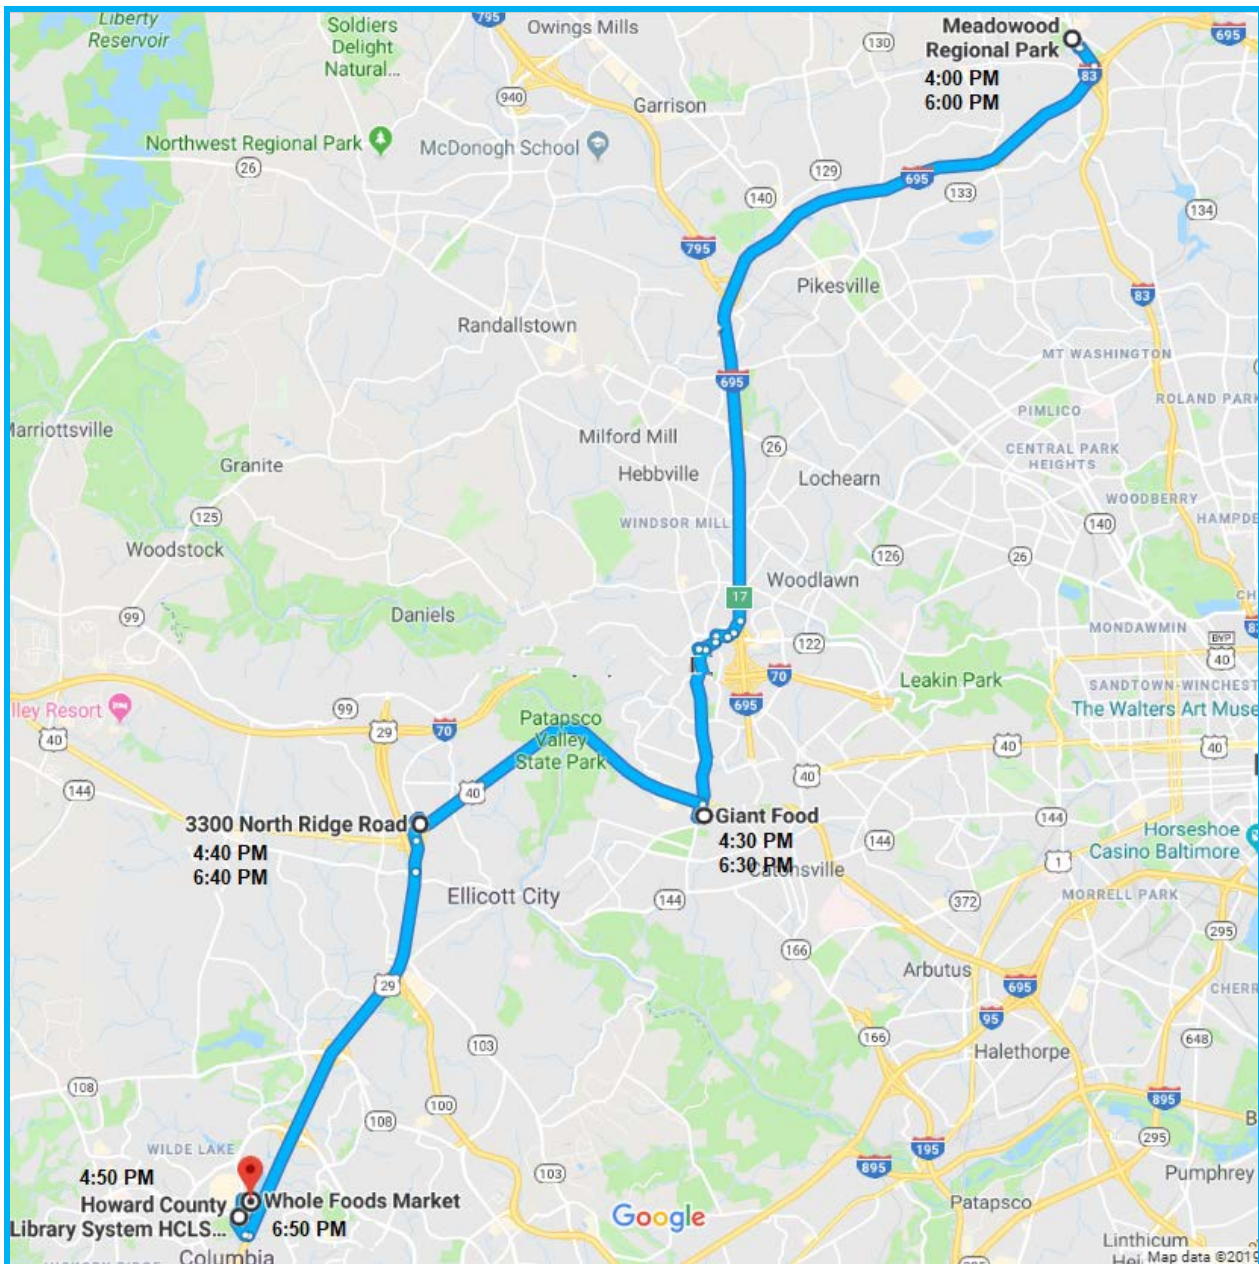

## KANGAROO COACH LUTHERVILLE CONSORTIUM Howard County Route – Early & Late PM

Departure	Early PM Departure	Late PM Departure
Meadowood Regional Park	4:00 PM	6:00 PM
Drop-Off Location	Early PM Arrival	Late PM Arrival
Giant Food, Catonsville	4:30 PM	6:30 PM
Professional Building, 3300 N Ridge Rd, Ellicott City	4:40 PM	6:40 PM
Howard County Library, 10375 Little Patuxent Parkway	4:50 PM	N/A
Whole Foods, 10275 Little Patuxent Parkway	N/A	6:50 PM