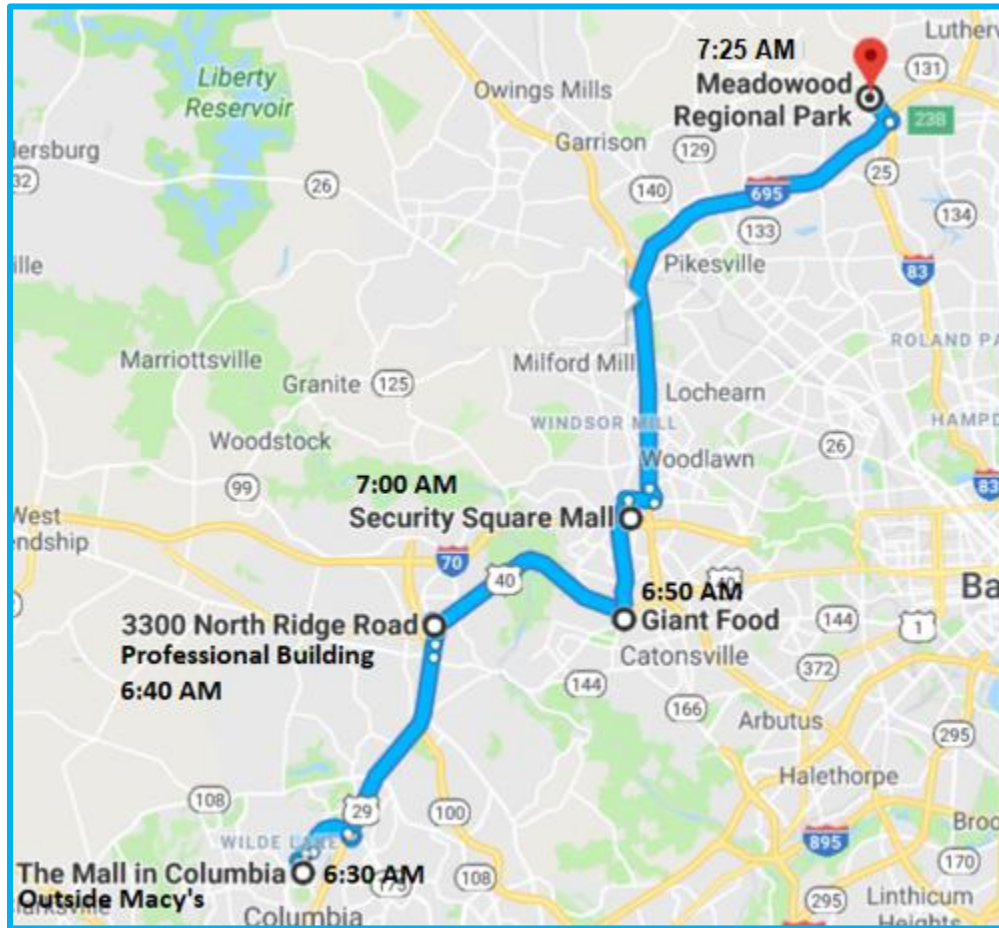

KANGAROO COACH LUTHERVILLE CONSORTIUM
Howard County Route – AM

Pick-Up Location	ZIP Codes	Departure Time
The Mall in Columbia (outside Macy's)	21029, 21042, 21044, 21045, 21046, 20723, 20759, 20777, 20759, 20723, 20707, 20816, 20861, 20833, 20868, 20905, 21075	6:30 AM
Professional Building, 3300 N Ridge Rd, Ellicott City	21042, 21043, 21036, 21794, 21723, 21029, 21794, 21104, 21163, 20833, 21228	6:40 AM
Giant Food in Catonsville, 6223 Baltimore Nat'l Pike	21104, 21163, 21224, 21228	6:50 AM
Security Square Mall, Woodlawn	21235, 21207, 21244	7:00 AM
Meadowood Regional Park	21093, 21094, 21204, 21022	7:25 AM (to schools)

SCHOOL ARRIVAL TIME			
School	Cluster One	Cluster Two	Cluster Three
St. Paul's School & St. Paul's School for Girls	7:35 AM		
Maryvale Preparatory School	7:40 AM		
The Odyssey School	7:50 AM		
Notre Dame Preparatory School		7:40 AM	
Loyola Blakefield		7:40 AM	
Jemicy Lower School			7:40 AM
Jemicy Upper School			7:50 AM
Garrison Forest School			7:50 AM