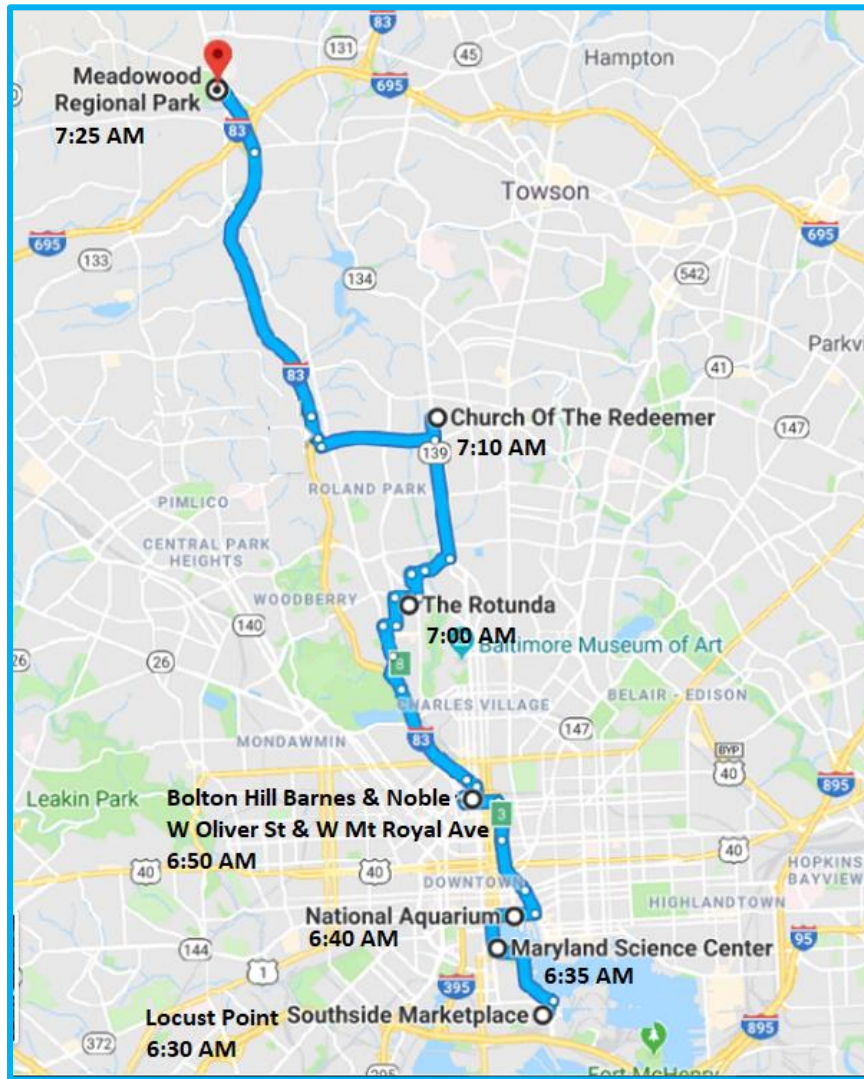

## Inner Harbor Route - AM

| Pick-Up Location   | ZIP Code                     | Departure Time    |
|--|------------------------------|-------------------|
| Locust Point Southside Marketplace                       | 21230                        | 6:30 AM           |
| Science Center   | 21230                        | 6:35 AM           |
| National Aquarium  | 21202                        | 6:40 AM           |
| Bolton Hill Barnes & Noble (W Royal St & W Mt Royal Ave) | 21217                        | 6:50 AM           |
| The Rotunda  | 21211                        | 7:00 AM           |
| Church of the Redeemer                                   | 21210, 21212                 | 7:10 AM           |
| Meadowood Regional Park                                  | 21093, 21094<br>21204, 21022 | 7:25 (to schools) |

| SCHOOL ARRIVAL TIME                             |             |             |               |
|---|-------------|-------------|---------------|
| School  | Cluster One | Cluster Two | Cluster Three |
| St. Paul's School & St. Paul's School for Girls | 7:35 AM     |             |               |
| Maryvale Preparatory School                     | 7:40 AM     |             |               |
| The Odyssey School                              | 7:50 AM     |             |               |
| Notre Dame Preparatory School                   |             | 7:40 AM     |               |
| Loyola Blakefield                               |             | 7:40 AM     |               |
| Jemicy Lower School                             |             |             | 7:40 AM       |
| Jemicy Upper School                             |             |             | 7:50 AM       |
| Garrison Forest School                          |             |             | 7:50 AM       |