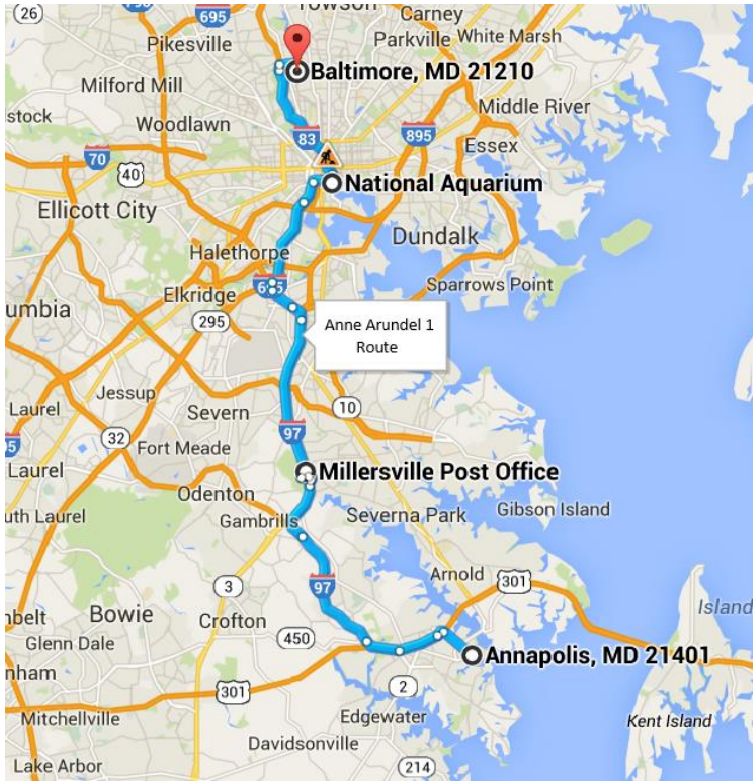

ANNE ARUNDEL 1 – ROUTE SCHEDULE

AM Departure Time:

6:25	Depart from Annapolis Business Exchange
6:50	Depart from Millersville Post Office
7:10	Depart from National Aquarium
7:30	Arrive at Schools

PM Departure Time:

Early	Late	
3:45	5:55	Depart from Calvert School
3:50	6:00	Depart from Friends School
3:50	6:05	Depart from Bryn Mawr
3:55	6:10	Depart from Boys' Latin
4:05	6:15	Depart from RPCS
	6:30	Arrive at Royal Sonesta - across from Visitor Center (if needed)
4:40	6:55	Arrive at Millersville Post Office
5:00	7:10	Arrive at Annapolis Plaza / HH Gregg