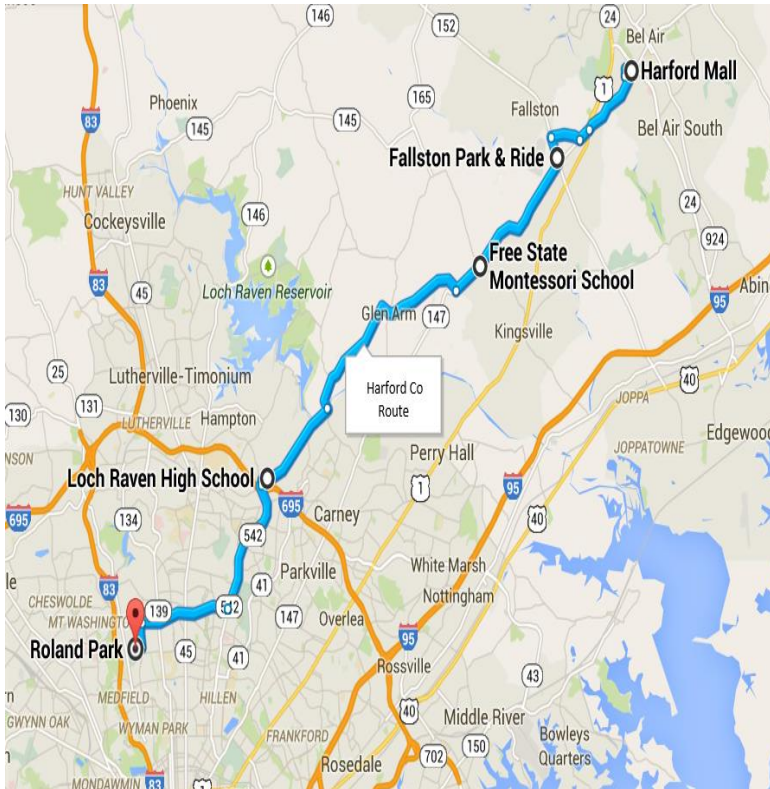

HARFORD COUNTY – ROUTE SCHEDULE

AM Departure Time:

- 6:15 Depart from Abingdon Park & Ride (if needed)
- 6:30 Depart from Harford Mall
- 6:37 Depart from Fallston Park & Ride
- 6:45 Depart from Free State Montessori (if needed)
- 7:05 Depart from Loch Raven H.S. (If needed)
- 7:20 Arrive at Schools

PM Departure Time:

Early	Late	
3:45	5:55	Depart from Calvert School
3:50	6:00	Depart from Friends School
3:50	6:05	Depart from Bryn Mawr
3:55	6:10	Depart from Boys' Latin
4:10	6:15	Depart from Gilman
4:30	6:35	Arrive at Loch Raven H.S. (if needed)
4:45	6:40	Arrive at Free State Montessori (if needed)
4:53	6:48	Arrive at Fallston Park & Ride
5:00	6:55	Arrive at Harford Mall