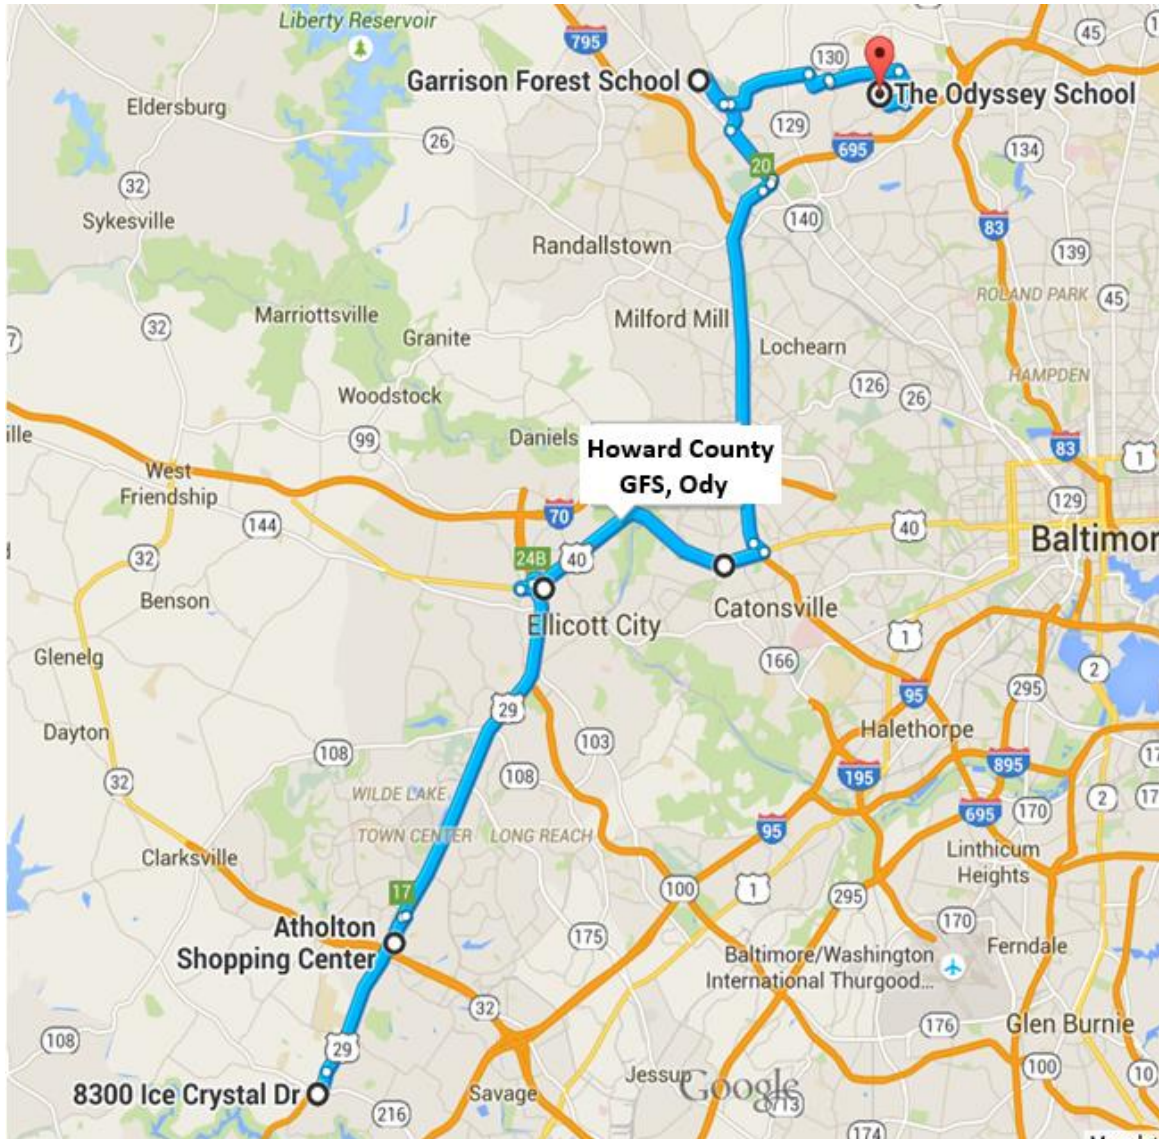

**PROPOSED HOWARD COUNTY ROUTE FOR GARRISON FOREST AND ODYSSEY
MINIMUM OF 15 RIDERS IS REQUIRED FOR THIS ROUTE**

AM Schedule:

- 6:45 Depart from 8300 Ice Crystal Drive, Laurel, Md. (Food Lion)
- 6:55 Depart from Atholton Shopping Center, Columbia, Md.
- 7:05 Depart from Lotte Plaza (Route 29 & Route 40)
- 7:15 Depart from Giant Plaza Parking Lot (Rolling Rd & Route 40)
- 7:40 Arrive at Garrison Forest School
- 7:55 Arrive at Odyssey