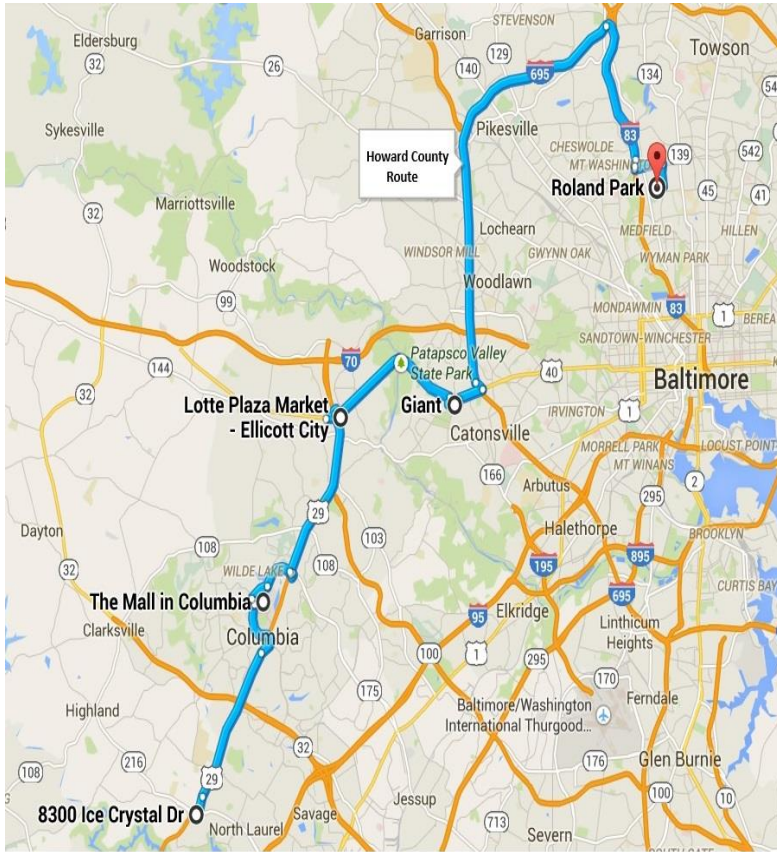

## HOWARD COUNTY – ROUTE SCHEDULE

### AM Departure Time:

- 6:30 Depart from Food Lion/Crystal Dr @ Routes 29 & 216
- 6:40 Depart from Columbia Mall
- 6:55 Depart from Lotte Plaza
- 7:05 Depart from Giant Plaza (Rte 40 & Rolling Road)
- 7:30 Arrive at Schools

AM Departure Time:

6:30 Depart from Food Lion/Crystal Dr @ Routes 29 & 216  
6:40 Depart from Columbia Mall  
6:55 Depart from Lotte Plaza  
7:05 Depart from Giant Plaza (Rte 40 & Rolling Road)  
7:30 Arrive at Schools

PM Departure Time:

<b>Early</b>	<b>Late</b>	
3:45	5:55	Depart from Calvert School
3:50	6:00	Depart from Friends School
3:50	6:05	Depart from Bryn Mawr
3:55	6:10	Depart from Boys' Latin
4:05	6:15	Depart from Gilman
4:40	6:45	Arrive at Giant Plaza (Rte 40 & Rolling Rd)
4:50	6:55	Arrive at Lotte Plaza
5:00	7:05	Arrive at Howard County Library