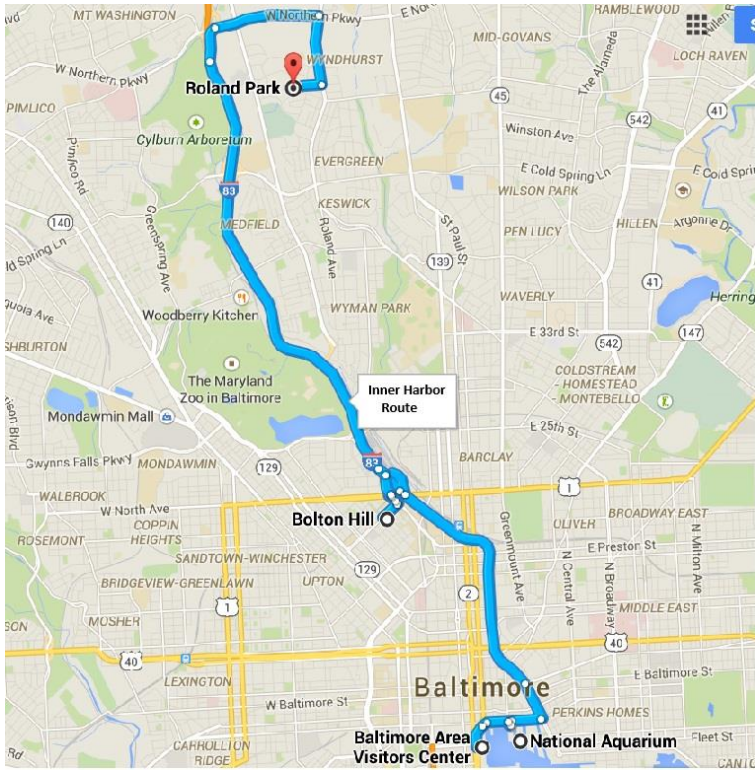

INNER HARBOR – ROUTE SCHEDULE

AM Departure Time:

- 6:55 Depart from Visitor Center
- 7:00 Depart from National Aquarium
- 7:10 Depart from Bolton Hill (if needed)
- 7:30 Arrive at Schools

PM Departure Time:

- 3:45 Depart from Calvert School
- 3:50 Depart from Friends School
- 3:50 Depart from Bryn Mawr
- 3:55 Depart from Boys' Latin
- 4:05 Depart from RPCS
- 4:30 Arrive at Peabody Institute
- 4:40 Arrive at Visitor Center
- 4:50 Arrive at National Aquarium