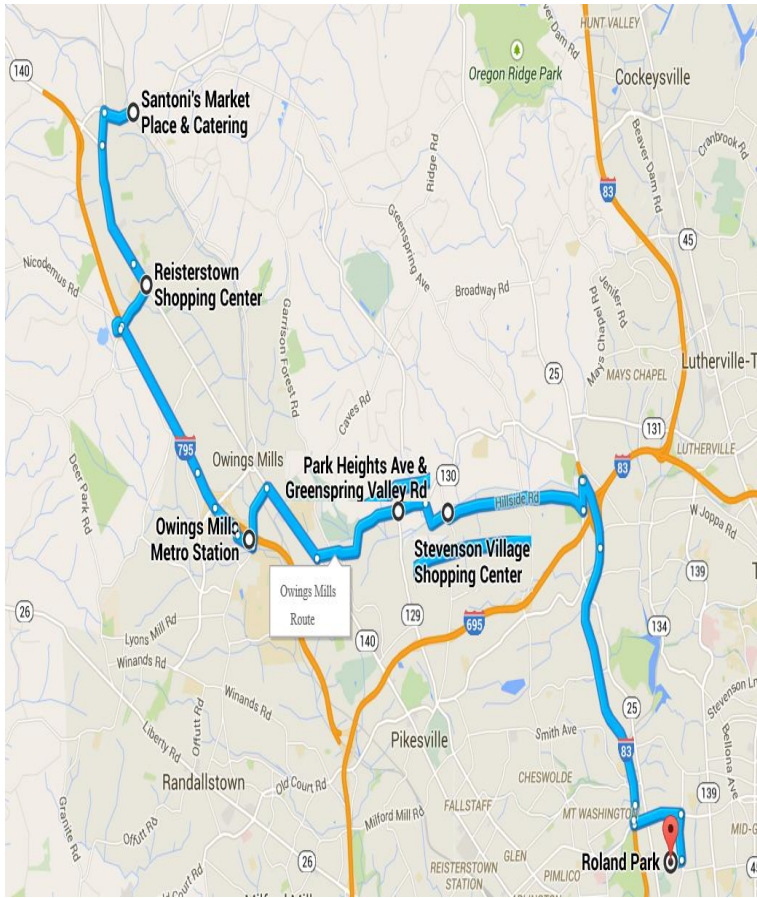

OWINGS MILLS – ROUTE SCHEDULE

AM Departure Time:

- 6:35 Depart from Santoni's Market
- 6:45 Depart from Reisterstown Shopping Center
- 6:55 Depart from Metro Centre Park & Ride, Painters Mill Rd
- 7:05 Depart from Velvet Valley Rd near Park Heights Ave
- 7:12 Depart from Stevenson Village, Hillside Rd
- 7:25 Arrive at Schools

PM Departure Time:

- 3:45 Depart from Calvert School
- 3:50 Depart from Friends School
- 3:50 Depart from Bryn Mawr
- 3:55 Depart from Boys' Latin
- 4:10 Depart from Gilman
- 4:25 Arrive at Stevenson Village, Hillside Rd
- 4:40 Arrive at Metro Centre Park & Ride, Painters Mill Rd
- 4:50 Arrive at Reisterstown Shopping Center
- 5:00 Arrive at Santoni's Market (if needed)